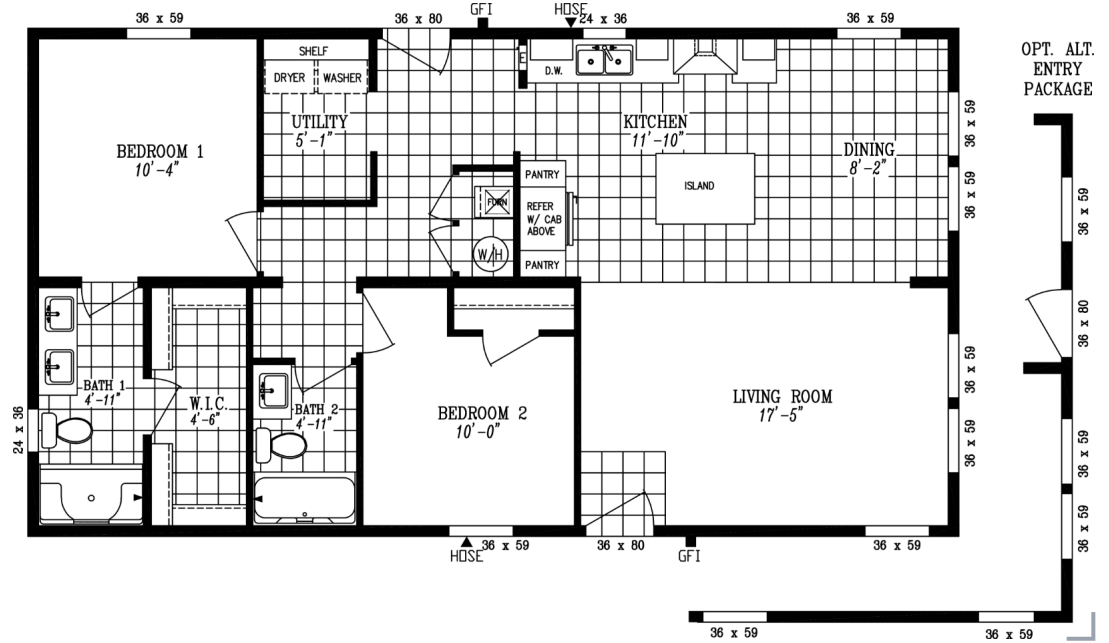

THE TEMPO SERIES

The Tempo

Rising Sun

24' x 44'

DIMENSIONS

1,056 sf

LIVING SPACE

2

BEDROOMS

2

BATHROOMS

OVERVIEW

Another Wide ADU ready home in a narrower 24' footprint also ideal for park spaces. The optional entry package adds entry from the end wall as well as lots of window space.

Heritage Home Center

(425) 353-5464

or **Request Firm Quote**

EMAIL US

01 FLOOR PLAN

1,056 SQ FT · 24' x 44'

02 FRONT ELEVATION

FRONT SIDEWALL

FRONT ENDWALL

OPT. ALT. ENTRY PACKAGE

OPT. ALT. ENTRY ACCENT AREA

W/ ALT. ENTRY PACKAGE

OPTIONAL FRONT ENDWALLS W/ ACCENT AREAS

REAR ENDWALL

REAR SIDEWALL

The Tempo Rising Sun

2 Bedrooms | 2 Bathrooms | 1,056 sq ft